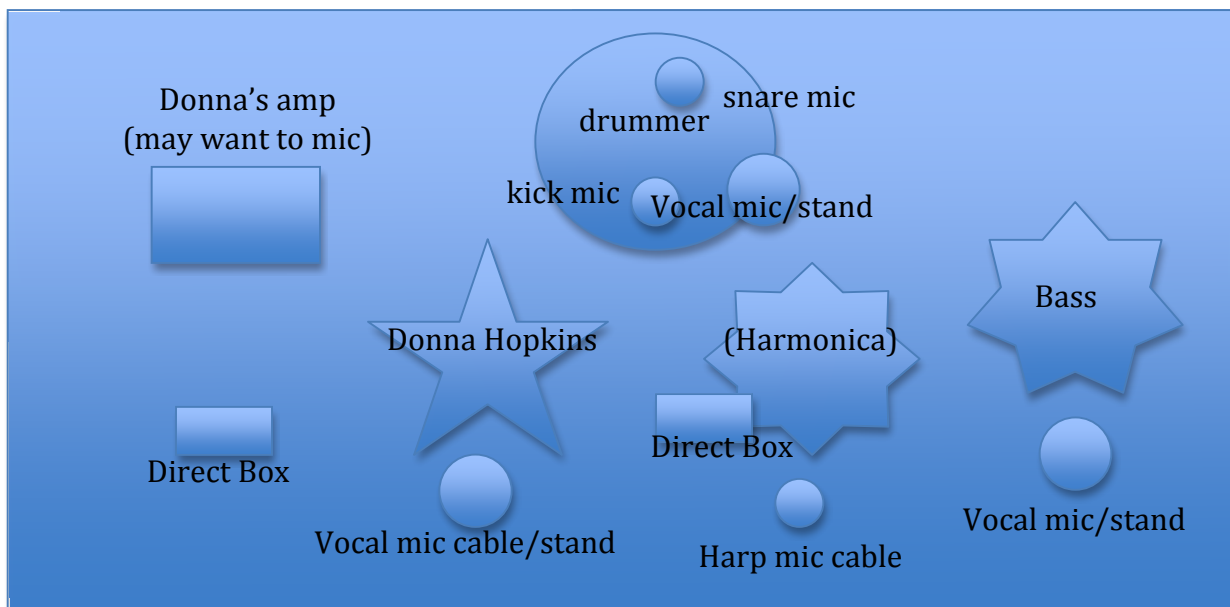

STAGE PLOT for DONNA HOPKINS BAND

Tech requirements:

- 1 mic cable for harmonica (he's bringing his own mic)
- 1 vocal mic cable for Donna (she brings her own Shure SM beta 58)
- 2 vocal mics (1 each for drummer and bassist)
- 2 direct boxes (one for Donna's acoustic guitar, one for harmonica)
- mic for guitar amplifier
- 2 instrument mics for drum kit (snare & kick)
- 1 direct box for acoustic guitar
- bassist goes direct

Front of Stage