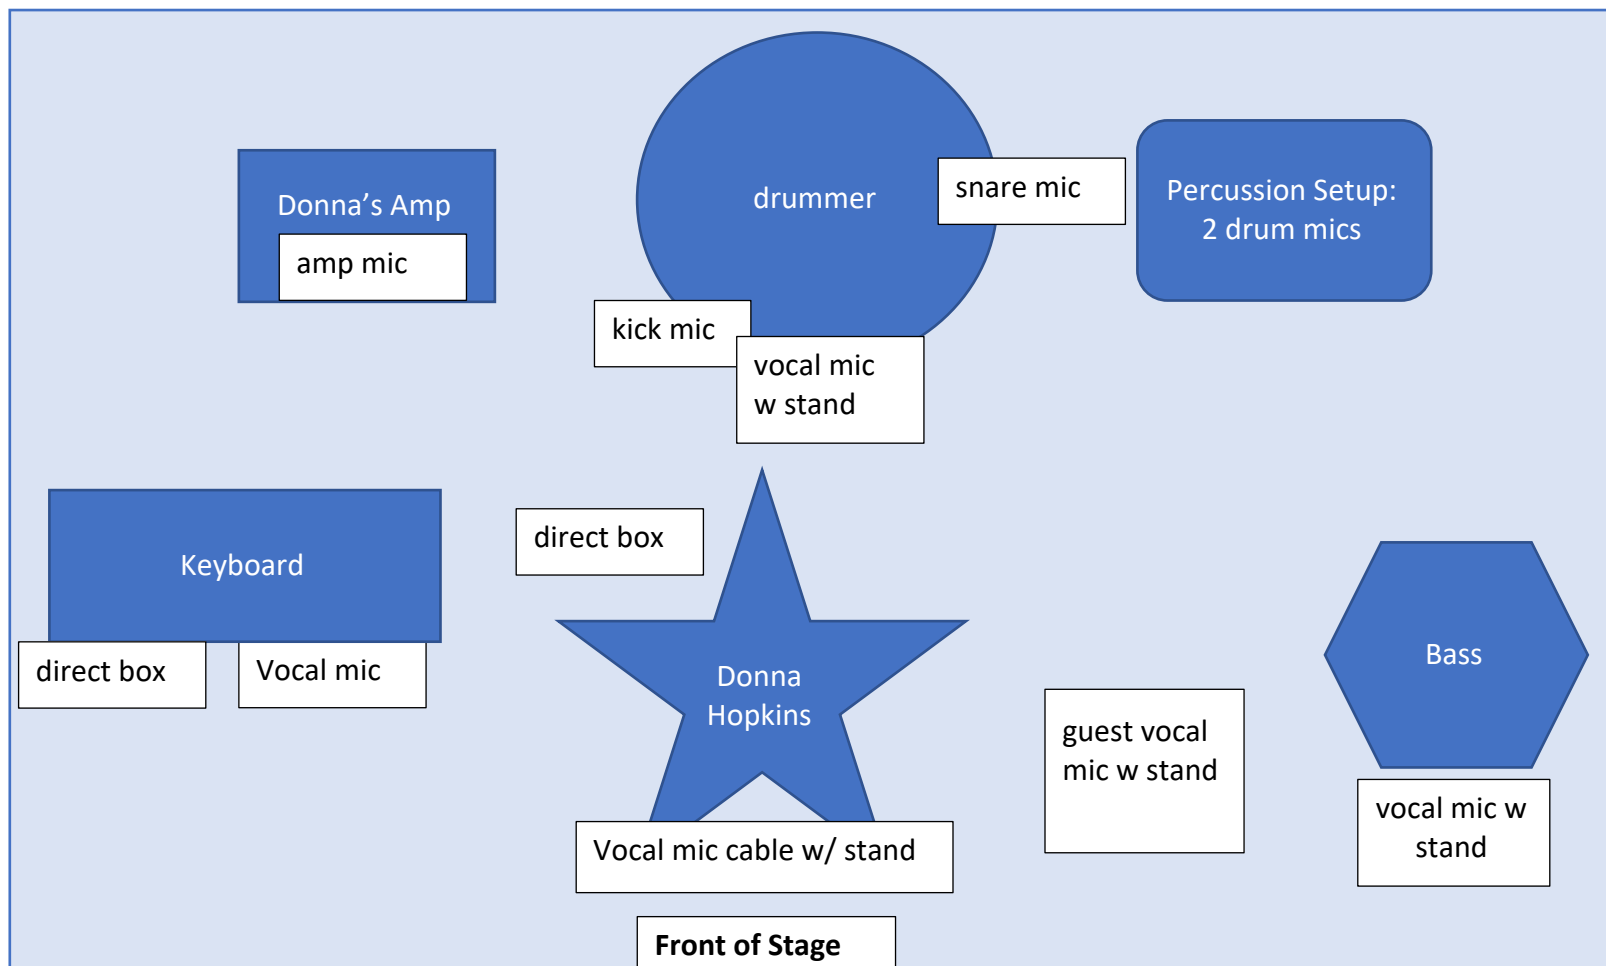

DONNA HOPKINS BAND – Stage Plot

- 4 vocal mics (1 ea. for drummer, keys, bass and guest vocalist)
- 1 vocal mic cables for Donna (she brings her own Shure SM beta 58)
- 2 direct boxes (1 for DH's acoustic guitar, 1 for keys)
- 1 guitar amplifier mic
- Bassist goes direct
- 4 drum mics